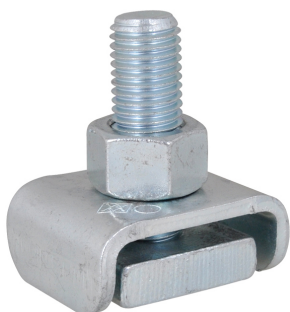

BIS Strut Tee-Bolt 'U' (BUP1000)

(H 24 62)

fixing to Strut rail

Features and benefits

- slide nut with stud bolt and U-shaped washer
- U-shaped for extra stability
- ready-to-use pre-assembled
- material: steel 1.0332
- surface protection:
 - product is part of the Walraven BIS UltraProtect® 1000 system
 - suitable for in- and outdoor applications
 - stands min. 1,000 hours salt spray test (max. 5% red rust) according to ISO 9227
- tested for fire safety

| Part No. | G | L | LU (mm) | s (mm) | SW1 (mm) | For Rail | F _{a,z} (N) | Pack 1 | Pack 2 |
|----------|-----|-------|------------|-----------|-------------|----------|-------------------------|--------|--------|
| 65278606 | M16 | 60 mm | 24 | 4.0 | 24 | Strut | 5,000 | 15 | 75 |