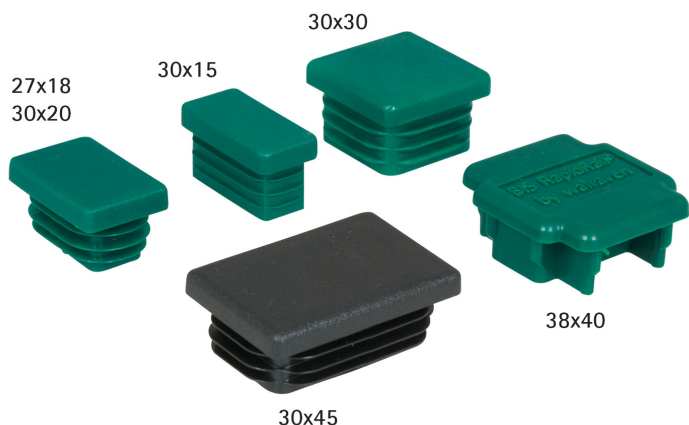

BIS Rail End Cap

finishing of BIS RapidRail®

(G 45 05)

Features and benefits

- for clean finishing of rail end, covers all burrs
- material: PE (polyethylene)
- easy to fix securely

Part No.	For Rail	Colour	Pack 1	Pack 2
6566000	27x18, 30x20	Green	50	250
6566001	30x15	Green	50	250
6566002	30x30	Green	25	250
6566030	30x45	Black	20	200
6566035	38x40	Green	20	200

Complementary

Walraven RapidRail® Cantilever Arm
Walraven RapidRail® Fixing Rail