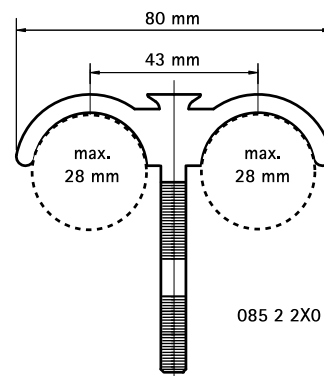

BIS Plug Clamp

for floor pipe 28 mm

(0 15 15)

Features and benefits

- to fix pipe-in-pipe pipes before casting top floor layer
- material: PA (polyamide), green

Part No.	D (mm)	Model	B (mm)	H (mm)	Pack 1	Pack 2
0852050	28	Single	45	75	100	1,000
0852080	28	Single	45	115	50	1,000
0852013	28	Single	42	135	50	1,000
0852250	28	Double	80	75	50	500
0852280	28	Double	80	115	50	500

Alternative
BIS Floor Clamp