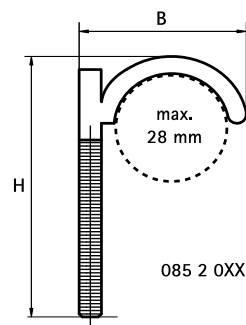

BIS Plug Clamp

for floor pipe 28 mm

(0 15 15)

Features and benefits

- to fix pipe-in-pipe pipes before casting top floor layer
- material: PA (polyamide), green

Part No.	D (mm)	Model	B (mm)	H (mm)	Pack 1	Pack 2
0852050	28	Single	45	75	100	1,000
0852080	28	Single	45	115	50	1,000
0852013	28	Single	42	135	50	1,000
0852250	28	Double	80	75	50	500
0852280	28	Double	80	115	50	500