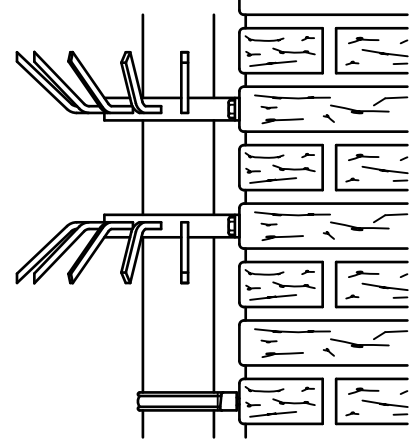

BIS Intruder Deterrent Clamp

(B 40 20)

deters climbing by using a rain water downpipe 110 mm

Features and benefits

- mounting per 2 clamps around the pipe
- hot dip galvanized
- material: steel
- (one clamp with claws pointed upwards, the other one with claws downwards)