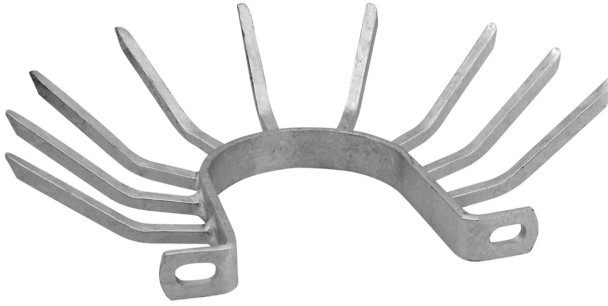

BIS Intruder Deterrent Clamp

(B 40 20)

deters climbing by using a rain water downpipe 110 mm

Features and benefits

- mounting per 2 clamps around the pipe
- hot dip galvanized
- material: steel
- (one clamp with claws pointed upwards, the other one with claws downwards)

Part No.	Pack 1
4191810	10