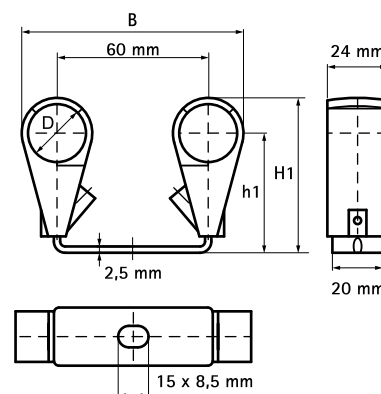

BIS Duplo KS

for metal pipes 15 - 22 mm

(C 10 55)

Features and benefits

- two clamps on connection bracket
- clamps can be repositioned when open or closed - only fixed when finally secured
- plastic clamp prevents noises which arise from expansion or contraction of the pipe
- adjustable distance between pipe and wall
- locking screw connected to band, which makes it impossible to lose screw
- material: connection bracket made of steel; connector made of PP (polypropylene)
- fire class B2
- recyclable, resistant to UV and ageing
- zinc plated
- temperature resistance from approx. -30 °C to approx. +90 °C (constant); short to approx. +110 °C

Part No.	D (mm)	D (°)	DN	B (mm)	H1 (mm)	h1 (mm)	Colour	F _{a,z} (N)	F _{a,x} (N)	Pack 1
3225015	15	-	-	82	57 - 69	45 - 57	White (RAL 9018)	220	130	50
3225022	22	1/2	15	89	64 - 76	49 - 61	White (RAL 9018)	220	130	50