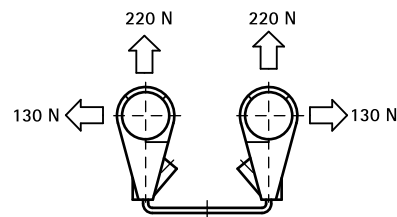

BIS Duplo KS

for metal pipes 15 - 22 mm

(C 10 55)

Features and benefits

- two clamps on connection bracket
- clamps can be repositioned when open or closed - only fixed when finally secured
- plastic clamp prevents noises which arise from expansion or contraction of the pipe
- adjustable distance between pipe and wall
- locking screw connected to band, which makes it impossible to lose screw
- material: connection bracket made of steel; connector made of PP (polypropylene)
- fire class B2
- recyclable, resistant to UV and ageing
- zinc plated
- temperature resistance from approx. -30 °C to approx. +90 °C (constant); short to approx. +110 °C

Part No.	D (mm)	D (°)	DN	B (mm)	H1 (mm)	h1 (mm)	Colour	F _{a,z} (N)	F _{a,x} (N)	Pack 1
3225015	15	-	-	82	57 - 69	45 - 57	White (RAL 9018)	220	130	50
3225022	22	1/2	15	89	64 - 76	49 - 61	White (RAL 9018)	220	130	50