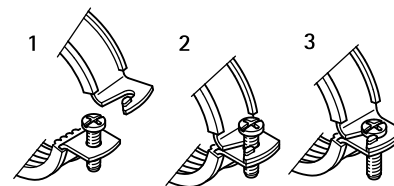

BIS Bifix[®] 1301 Stainless Steel

(M 05 05)

for stainless steel pipes Ø 11 - 250 mm

M8 - M10

Features and benefits

- two-screw clamp
- with quick locking system
- material: stainless steel 1.4404 (AISI 316L)
- sound insulating lining according DIN 4109
- noise insulating lining, EPDM rubber, black
- age resistant lining