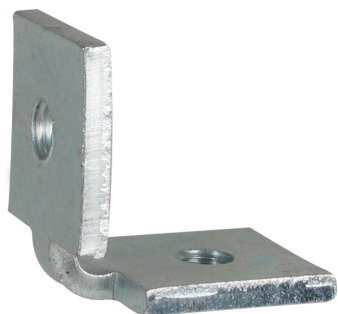

BIS Angle Formed Slide Nut

(G 30 25)

fixing to BIS RapidRail®

Features and benefits

- suitable for rail 30x15, 30x20, 30x30, 30x45, 38x40
- zinc plated
- material: steel

Part No.	G	T _(inst.) (Nm)	For Rail	Pack 1	Pack 2
6513709	M8	15.0	27x18, 30x15, 30x20, 30x30, 30x45, 38x40	25	250

Complementary

Walraven RapidRail® Cantilever Arm
Walraven RapidRail® Fixing Rail