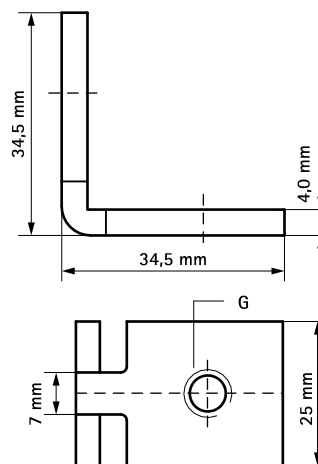

BIS Angle Formed Slide Nut

(G 30 25)

fixing to BIS RapidRail®

Features and benefits

- suitable for rail 30x15, 30x20, 30x30, 30x45, 38x40
- zinc plated
- material: steel

Part No.	G	T _(inst.) (Nm)	For Rail	Pack 1	Pack 2
6513709	M8	15.0	27x18, 30x15, 30x20, 30x30, 30x45, 38x40	25	250

Complementary

Walraven RapidRail® Cantilever Arm
Walraven RapidRail® Fixing Rail