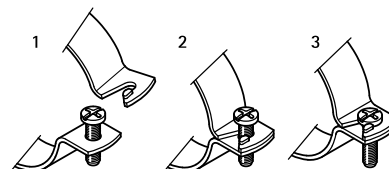

BIS Aluminium Clamp for Spiral Ducts

(F 15 15)

for spiral ducts \varnothing 80 - 300 mm

M8

Features and benefits

- two-screw clamp
- with quick locking system
- material: aluminium 3.0255

Part No.	D (mm)	G	B (mm)	H (mm)	h (mm)	b x s (mm)	F _{a,z} (N)	Pack 1
4120080	80	M8	127	99	54	25 x 1.5	850	25
4120090	90	M8	137	109	59	25 x 1.5	850	25
4120100	100	M8	147	119	64	25 x 1.5	850	25
4120110	110	M8	158	131	70	25 x 1.5	850	25
4120130	130	M8	177	149	79	25 x 1.5	850	25
4120150	150	M8	197	169	89	25 x 1.5	850	25
4120180	180	M8	227	199	104	25 x 1.5	850	25
4120200	200	M8	247	219	114	25 x 1.5	850	25

Other dimensions on request.

Complementary

Walraven RapidRail® Fixing System
 Walraven Fixing Accessories
 Walraven Fastenings