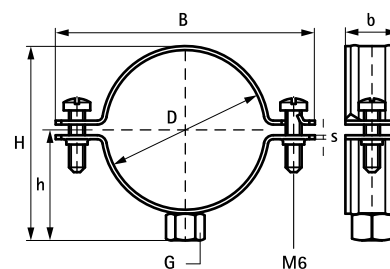

BIS Aluminium Clamp for Spiral Ducts

(F 15 15)

for spiral ducts \varnothing 80 - 300 mm

M8

Features and benefits

- two-screw clamp
- with quick locking system
- material: aluminium 3.0255

Part No.	D (mm)	G	B (mm)	H (mm)	h (mm)	b x s (mm)	F _{a,z} (N)	Pack 1
4120080	80	M8	127	99	54	25 x 1.5	850	25
4120090	90	M8	137	109	59	25 x 1.5	850	25
4120100	100	M8	147	119	64	25 x 1.5	850	25
4120110	110	M8	158	131	70	25 x 1.5	850	25
4120130	130	M8	177	149	79	25 x 1.5	850	25
4120150	150	M8	197	169	89	25 x 1.5	850	25
4120180	180	M8	227	199	104	25 x 1.5	850	25
4120200	200	M8	247	219	114	25 x 1.5	850	25

Other dimensions on request.

Complementary

Walraven RapidRail® Fixing System
 Walraven Fixing Accessories
 Walraven Fastenings