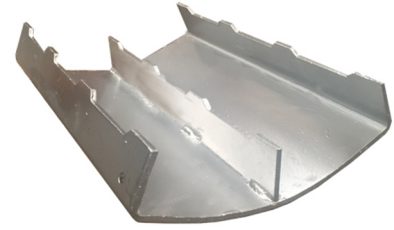

Pipe Covering Protection Saddle

(D 15 355)

219 - 762 mm

Features and benefits

- recommended to be used with insulated pipes
- protects the pipe insulation over pipe lines
- length: 300 mm
- material: steel
- electrogalvanized as per ASTM B 633 Standards (SC3)
- designed to meet MSS Standard SP-58, SP-69, type 39A and 39B

Custom made heavy Pipe Covering Protection Saddles are available on request. See second image for an example.