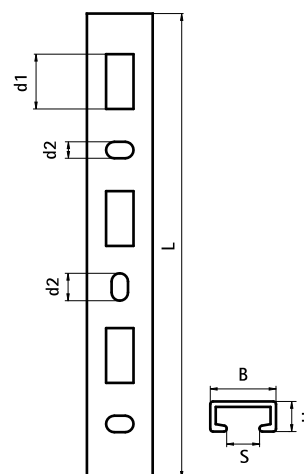

starQuick® Fixing Rail

(C 05 45)

accessories BIS starQuick® Pipe Clamps without Nut

Features and benefits

- for fixing of multiple pipes with starQuick® Clamps without nut
- the starQuick® Clamp is fixed to the rail by mean of the starQuick® Rail Adaptor (Part No. 0854313)
- material: PVC (polyvinylchloride), grey (according to RAL 7035)

Part No.	L	B	H	d1	d2	S	Pack 1	Pack 2
0854316	6"	1	2/5	4/5 x 2/5	2/5 x 1/4	4/9	50	400
0854325	3' 3"	1	2/5	4/5 x 2/5	2/5 x 1/4	4/9	25	-

Complementary
starQuick® Rail Adaptor