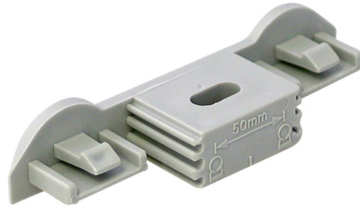

starQuick® Duo Bracket

(C 05 20)

accessories BIS starQuick® Pipe Clamps without Nut

Features and benefits

- for fixing of two pipes with starQuick® Clamps
- suitable for starQuick® Clamps up to $\varnothing 3/4"$ CT
- allows for 3/16" lateral adjustment
- the distance between the pipe and the wall is equal to that of a single clip
- material: modified PA6 (polyamide), grey or white
- resistant to UV, aging, oil and gasoline
- corrosion-free, recyclable, halogen free
- temperature resistance: -40 °F to 200 °F constant, +270 °F peak

Part No.	Model	L (")	B (")	d1 (")	k (")	Colour	F _{a,z} (lbf)	Pack 1	Pack 2
0854000	-	4/5"	3	1/5 x 2/5	2	Grey (RAL 7035)	134	100	1,200

Alternative
starQuick® Fixing Rail