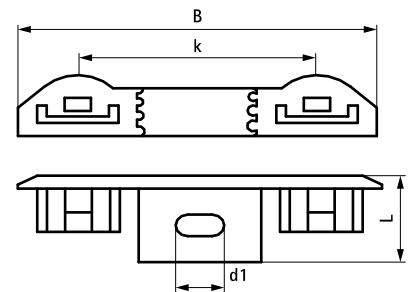

starQuick® Duo Bracket

(C 05 20)

accessories BIS starQuick® Pipe Clamps without Nut

Features and benefits

- for fixing of two pipes with starQuick® Clamps
- suitable for starQuick® Clamps up to $\varnothing 3/4"$ CT
- allows for 3/16" lateral adjustment
- the distance between the pipe and the wall is equal to that of a single clip
- material: modified PA6 (polyamide), grey or white
- resistant to UV, aging, oil and gasoline
- corrosion-free, recyclable, halogen free
- temperature resistance: -40 °F to 200 °F constant, +270 °F peak

Part No.	Model	L (")	B (")	d1 (")	k (")	Colour	F _{a,z} (lbf)	Pack 1	Pack 2
0854000	-	4/5"	3	1/5 x 2/5	2	Grey (RAL 7035)	134	100	1,200

Alternative
starQuick® Fixing Rail