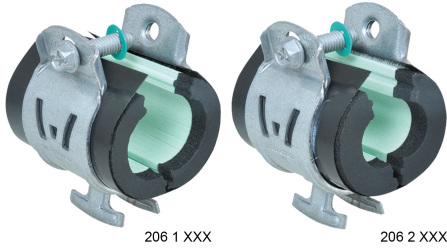

# Walraven W6000 Insulated Clamp

(H 32 220)

to be used with pipes that need to be insulated 6 - 43 mm

206 1 XXX

206 2 XXX

## Features and benefits

- for installation of thermal isolated steel, copper, stainless steel or plastic pipe
- one-piece design - no loose parts
- easier, faster, safer - installs with one hand
- 3-way screw head - Phillips, flat and hex
- available with 3/8", 1/2" or 3/4" integrated thermal insulation block
- to be used in combination with soft insulation material
- vapor-proof gluing to pipe insulation
- excellent thermal and mechanical properties
- W Series Clamps are boxed for easy handling - no more bags
- material: Clamp: made of steel 1.0242; Insulation shell: PIR thermally hardening foam (core), synthetic rubber (sides) and vapor-proof layer of black PVC
- surface treatment: high grade Zn-Mg based coating (600 hours salt spray)