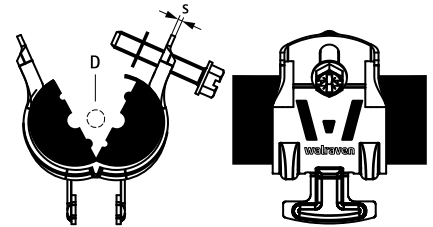

# Walraven W6000 Insulated Clamp

(H 32 220)

to be used with pipes that need to be insulated 6 - 43 mm

206 1 XXX

206 2 XXX

## Features and benefits

- for installation of thermal isolated steel, copper, stainless steel or plastic pipe
- one-piece design - no loose parts
- easier, faster, safer - installs with one hand
- 3-way screw head - Phillips, flat and hex
- available with 3/8", 1/2" or 3/4" integrated thermal insulation block
- to be used in combination with soft insulation material
- vapor-proof gluing to pipe insulation
- excellent thermal and mechanical properties
- W Series Clamps are boxed for easy handling - no more bags
- material: Clamp: made of steel 1.0242; Insulation shell: PIR thermally hardening foam (core), synthetic rubber (sides) and vapor-proof layer of black PVC
- surface treatment: high grade Zn-Mg based coating (600 hours salt spray)