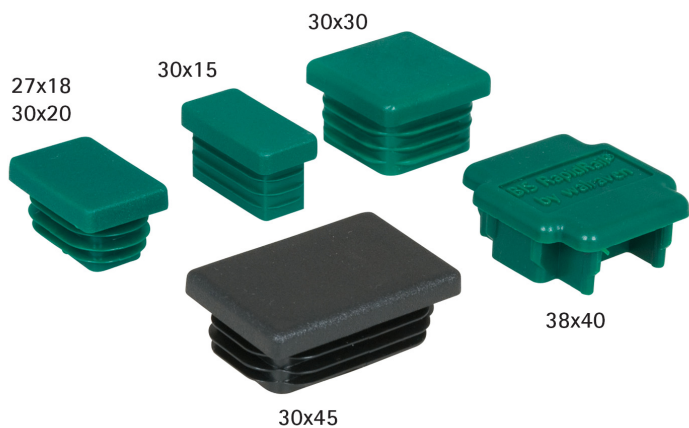

# Walraven Rail End Cap

finishing of Walraven RapidRail®

(G 45 05)

## Features and benefits

- for clean finishing of rail end, covers all burrs
- material: PE (polyethylene)
- easily inserted, will not fall out

Part No.	For Rail	Colour	Pack 1	Pack 2
6566000	27x18, 30x20	Green	50	250