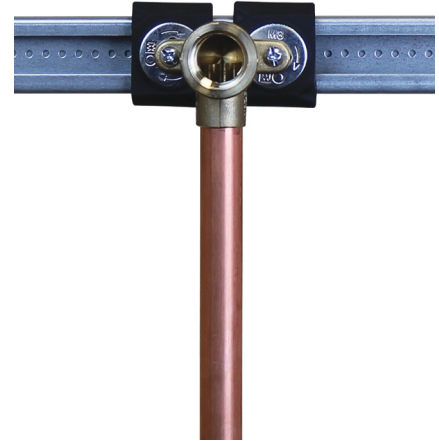

Silent Nut Assembly for Shower Head

(K 45 203)

Features and benefits

- an adjustable connection option for mounting shower drop ear 90 to Rapid Sliding Wall Bracket (RSWB) and in-wall strut
- hardware included
- features quick, quarter-turn technology
- noise and vibration reducing

Part No.	Size	Pack 1
59490965	#8 x 3/4"	25