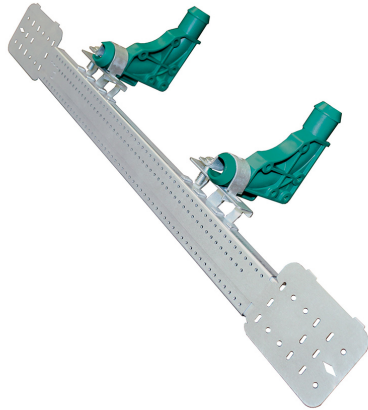

Rapid Sliding Wall Bracket (RSWB) PEX 1/2" Stub-Out Kit

(02 05 232)

Features and benefits

- easy to adjust and close using hands or drill
- individually bagged for convenience
- pre-assembled and ready to use with PEX pipe

| Part No. | D (") | L (") | B (") | H (") | h (") | s (") | Cont. | Pack 1 |
|----------|----------|----------|----------|----------|----------|----------|---|--------|
| 59490970 | 1/2 | 14.35" | 12 - 20 | 2.48 | 1.37 | 0.0255 | RSWB3, spans from 12" to 20", 1 stub-out brackets, hardware | 25 |
| 59490971 | 1/2 | 14.35" | 12 - 20 | 2.48 | 1.37 | 0.0255 | RSWB3, spans from 12" to 20", 2 stub-out brackets, hardware | 25 |
| 59490972 | 1/2 | 14.35" | 16 - 26 | 2.48 | 1.37 | 0.0255 | RSWB4, spans from 16" to 26", 2 stub-out brackets, hardware | 25 |

Complementary

- PEX Stub-Out Clamp
- Heavy Angled Wall Bracket (HAWB)