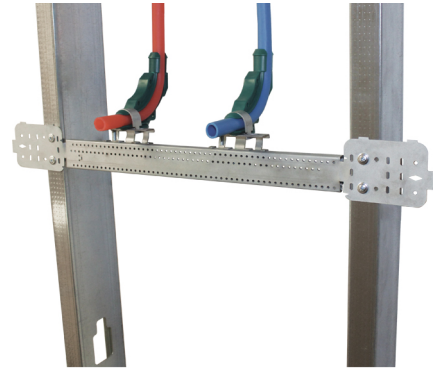

Rapid Sliding Wall Bracket (RSWB) PEX 1/2" Stub-Out Kit

(02 05 232)

Features and benefits

- easy to adjust and close using hands or drill
- individually bagged for convenience
- pre-assembled and ready to use with PEX pipe

| Part No. | D (") | L (") | B (") | H (") | h (") | s (") | Cont. | Pack 1 |
|----------|----------|----------|----------|----------|----------|----------|---|--------|
| 59490970 | 1/2 | 14.35" | 12 - 20 | 2.48 | 1.37 | 0.0255 | RSWB3, spans from 12" to 20", 1 stub-out brackets, hardware | 25 |
| 59490971 | 1/2 | 14.35" | 12 - 20 | 2.48 | 1.37 | 0.0255 | RSWB3, spans from 12" to 20", 2 stub-out brackets, hardware | 25 |
| 59490972 | 1/2 | 14.35" | 16 - 26 | 2.48 | 1.37 | 0.0255 | RSWB4, spans from 16" to 26", 2 stub-out brackets, hardware | 25 |

Complementary

- PEX Stub-Out Clamp
- Heavy Angled Wall Bracket (HAWB)