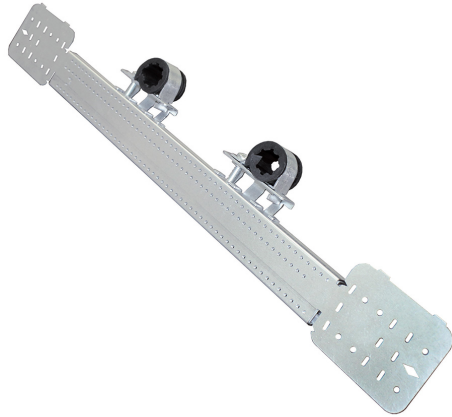

Rapid Sliding Wall Bracket (RSWB) CPVC or Copper Pipe 1/2" Stub-Out Kit

(02 05 235)

Features and benefits

- easy to adjust and close using hands or drill
- individually bagged for convenience
- pre-assembled and ready to use with CPVC or copper pipe

Part No.	D (")	L (")	B (")	H (")	h (")	s (")	Cont.	Pack 1
59490980	1/2	14.35"	12 - 20	2.48	1.37	0.0255	RSWB3, spans from 12" to 20", 1 stub-out brackets, hardware	25
59490981	1/2	14.35"	12 - 20	2.48	1.37	0.0255	RSWB3, spans from 12" to 20", 2 stub-out brackets, hardware	25
59490982	1/2	14.35"	12 - 20	2.48	1.37	0.0255	RSWB4, spans from 16" to 26", 2 stub-out brackets, hardware	25

Complementary

CPVC or Copper Pipe Stub-Out Clamp

Alternative

Heavy Angled Wall Bracket (HAWB)