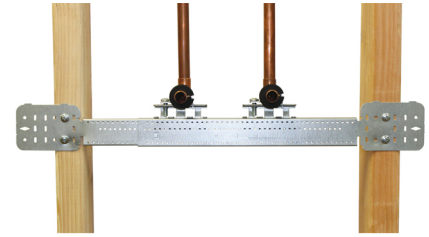

Rapid Sliding Wall Bracket (RSWB) CPVC or Copper Pipe 1/2" Stub-Out Kit

(02 05 235)

Features and benefits

- easy to adjust and close using hands or drill
- individually bagged for convenience
- pre-assembled and ready to use with CPVC or copper pipe

Part No.	D (")	L (")	B (")	H (")	h (")	s (")	Cont.	Pack 1
59490980	1/2	14.35"	12 - 20	2.48	1.37	0.0255	RSWB3, spans from 12" to 20", 1 stub-out brackets, hardware	25
59490981	1/2	14.35"	12 - 20	2.48	1.37	0.0255	RSWB3, spans from 12" to 20", 2 stub-out brackets, hardware	25
59490982	1/2	14.35"	12 - 20	2.48	1.37	0.0255	RSWB4, spans from 16" to 26", 2 stub-out brackets, hardware	25

Complementary

CPVC or Copper Pipe Stub-Out Clamp

Alternative

Heavy Angled Wall Bracket (HAWB)