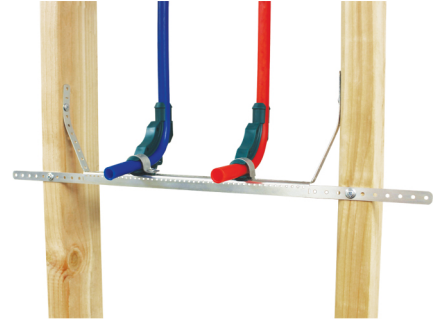

Light Angled Wall Bracket (LAWB) Double PEX 1/2" Stub-Out Kit

(02 05 238)

Features and benefits

- hole pattern allows for adjustable stub-outs every 2" +or- 1/2"
- adjustable to accommodate different stud spacing
- a light duty bracket with PEX bends and clamps for stub-outs
- hardware included

Part No.	Cont.	Pack 1
59496111	LAWB1, spans from 12" to 20", 2 stub-out brackets, hardware	25
59496112	LAWB2, spans from 18" to 26", 2 stub-out brackets, hardware	25