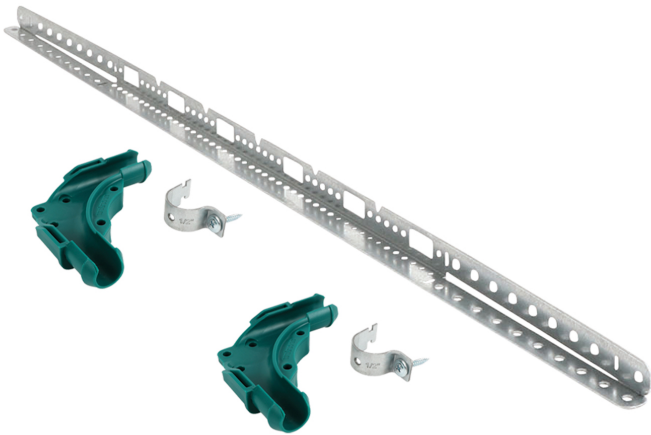

Light Angled Wall Bracket (LAWB) Double PEX 1/2" Stub-Out Kit

(02 05 238)

Features and benefits

- hole pattern allows for adjustable stub-outs every 2" +or- 1/2"
- adjustable to accommodate different stud spacing
- a light duty bracket with PEX bends and clamps for stub-outs
- hardware included

Part No.	Cont.	Pack 1
59496111	LAWB1, spans from 12" to 20", 2 stub-out brackets, hardware	25
59496112	LAWB2, spans from 18" to 26", 2 stub-out brackets, hardware	25