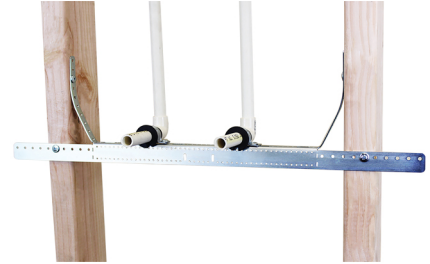

Heavy Angled Wall Bracket (HAWB)

Double CPVC or Copper Pipe 1/2" Stub-Out Kit

(02 05 248)

Features and benefits

- adjustable to accommodate different stud spacing
- hardware included
- a heavy duty bracket with rubber inserts and clamps for use with CPVC or copper pipe stub-outs
- hole pattern for stub-outs is every 2" with adjustability of +or- 1/2"

Part No.	Cont.	Pack 1
59495211	HAWB1, spans from 12" to 20", 2 stub-out brackets, hardware	25
59495212	HAWB2, spans from 18" to 26", 2 stub-out brackets, hardware	25