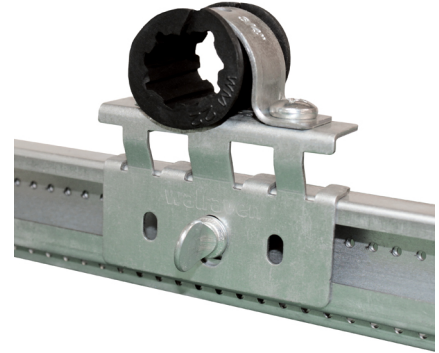

CPVC or Copper Pipe Stub-Out Clamp for Rapid Sliding Wall Bracket (RSWB)

(02 05 259)

Features and benefits

- easily mounts to the Multi-Purpose Telescoping Support (MPTS)
- for use with CPVC or copper pipe
- features a thumb screw for easy adjustability
- a secure way to support CPVC or copper pipe stub-outs
- pre-assembled for quick installation

Part No.	Size	Pack 1
59497212	1/2"	25
59497216	3/4"	25