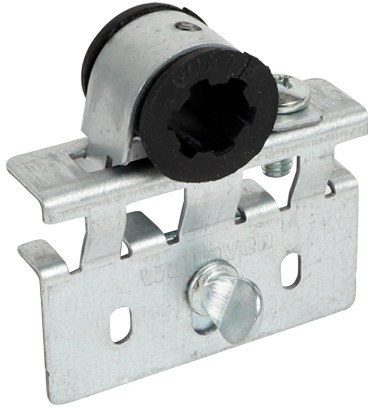

CPVC or Copper Pipe Stub-Out Clamp for Rapid Sliding Wall Bracket (RSWB)

(02 05 259)

Features and benefits

- easily mounts to the Multi-Purpose Telescoping Support (MPTS)
- for use with CPVC or copper pipe
- features a thumb screw for easy adjustability
- a secure way to support CPVC or copper pipe stub-outs
- pre-assembled for quick installation

Part No.	Size	Pack 1
59497212	1/2"	25
59497216	3/4"	25