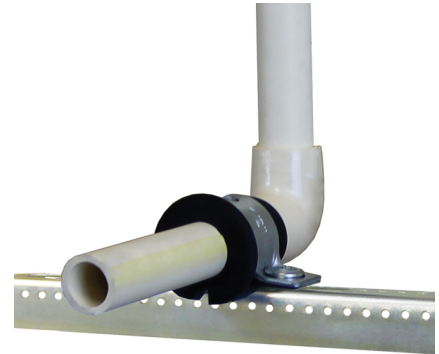

## CPVC or Copper Pipe Stub-Out Clamp for Angled Wall Bracket

(02 05 266)

### Features and benefits

- easily mounts to the Multi-Purpose Telescoping Support (MPTS)
- for use with CPVC or copper pipe
- features a thumb screw for easy adjustability
- a strong and secure way to support copper pipe stub-outs
- pre-assembled for quick installation

Part No.	Size	Pack 1
59498212	1/2"	25
59498216	3/4"	25