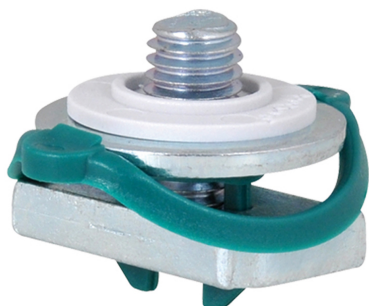

starQuick® Hammerfix

accessories BIS starQuick® Pipe Clamps with Nut

(C 05 80)

Features and benefits

- Part No. 0854338: for fixing of a BIS starQuick® Clamp on steel rail with a 15 mm slot (e.g. 27x18, 30x15, 30x20, 30x30, 30x45)
- material: metal parts made of steel 1.0332; spring(s) made of POM (polyoxymethylene), green
- zinc plated

| Part No. | G | For Rail | Pack 1 | Pack 2 |
|----------|----|--|--------|--------|
| 0854338 | M8 | 27x18, 30x15, 30x20, 30x30, 30x45, 38x40 | 50 | 600 |