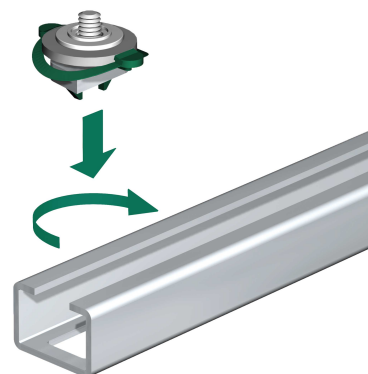

starQuick® Hammerfix

accessories BIS starQuick® Pipe Clamps with Nut

(C 05 80)

Features and benefits

- Part No. 0854338: for fixing of a BIS starQuick® Clamp on steel rail with a 15 mm slot (e.g. 27x18, 30x15, 30x20, 30x30, 30x45)
- material: metal parts made of steel 1.0332; spring(s) made of POM (polyoxymethylene), green
- zinc plated

| Part No. | G | For Rail | Pack 1 | Pack 2 |
|----------|----|--|--------|--------|
| 0854338 | M8 | 27x18, 30x15, 30x20, 30x30, 30x45, 38x40 | 50 | 600 |