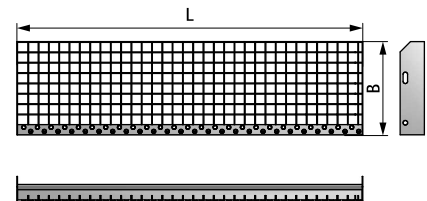

Walraven Yeti[®] Service Deck Step

(104 17)

Features and benefits

- complete range of gratings and stair treads to build service walkways
- in combination with BIS Yeti[®] and BIS RapidStrut[®] a complete system for outside use
- on request we offer engineered customized solutions as set
- material: steel
- hot dip galvanized

Part No.	Model	L	B (mm)	Pack 1
67690060	Step TSP 3-30	600 mm	240	1
67690080	Step TSP 3-30	800 mm	240	1
67690100	Step TSP 3-30	1,000 mm	240	1
67690130	Step TSP 3-30	1,000 mm	305	1

L = flat steel direction; B = rod direction (Type TSP)