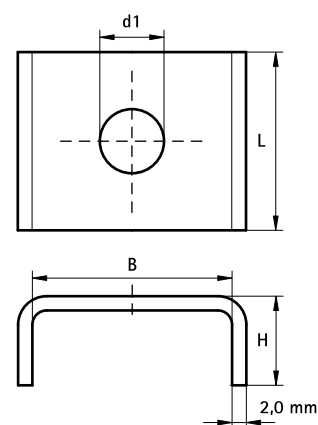

Walraven Washer (U-shaped)

(G 30 85)

fixing to Walraven RapidRail®

Features and benefits

- U-shaped washer
- U-shaped for extra stability
- Part No. 65350XX: suitable for 27x18
- Part No. 65351XX: suitable for 30x15, 30x20, 30x30, 30x45, 38x40
- pre-galvanized
- material: steel

Part No.	L	B	H	d1	For Rail	Pack 1	Pack 2
		(mm)	(mm)	(mm)			
6535008	25 mm	28.0	10.5	Ø 9.0	27x18	50	250
6535010	25 mm	28.0	10.5	Ø 11.0	27x18	50	250
6535109	25 mm	30.5	9.0	Ø 9.0	30x15, 30x20, 30x30, 30x45, 38x40	50	250
6535110	25 mm	30.5	9.0	Ø 10.5	30x15, 30x20, 30x30, 30x45, 38x40	50	250
6535112	25 mm	30.5	9.0	Ø 12.5	30x15, 30x20, 30x30, 30x45, 38x40	50	250