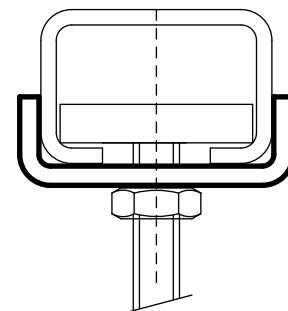

Walraven Washer (U-shaped)

(G 30 85)

fixing to Walraven RapidRail®

Features and benefits

- U-shaped washer
- U-shaped for extra stability
- Part No. 65350XX: suitable for 27x18
- Part No. 65351XX: suitable for 30x15, 30x20, 30x30, 30x45, 38x40
- pre-galvanized
- material: steel

Part No.	L	B	H	d1	For Rail	Pack 1	Pack 2
		(mm)	(mm)	(mm)			
6535008	25 mm	28.0	10.5	Ø 9.0	27x18	50	250
6535010	25 mm	28.0	10.5	Ø 11.0	27x18	50	250
6535109	25 mm	30.5	9.0	Ø 9.0	30x15, 30x20, 30x30, 30x45, 38x40	50	250
6535110	25 mm	30.5	9.0	Ø 10.5	30x15, 30x20, 30x30, 30x45, 38x40	50	250
6535112	25 mm	30.5	9.0	Ø 12.5	30x15, 30x20, 30x30, 30x45, 38x40	50	250