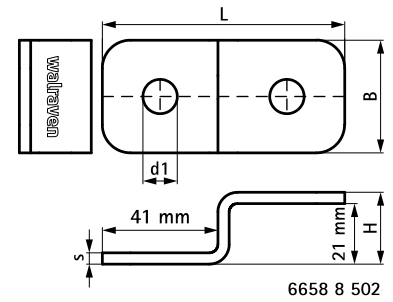

Walraven Strut Z-Bracket (BUP1000)

(H 28 128)

Features and benefits

- to connect Strut rails to wall or ceiling
- connector to make Z-connections between Strut rails
- user friendly by rounded edges
- material: steel 1.0242 (S250GD) + ZM310 MAC
- surface protection:
 - product is part of the Walraven BIS UltraProtect® 1000 system
 - suitable for in- and outdoor applications
 - stands min. 1,000 hours salt spray test (max. 5% red rust) according to ISO 9227

Part No.	L	B	H	s	d1	For Rail	Pack 1
		(mm)	(mm)	(mm)	(mm)		
66588502	86 mm	40	25.5	4.0	Ø 12.2	Strut 41x21	50
66588504	86 mm	40	45	4.0	Ø 12.2	Strut 41x41 + 41x21D	50

Complementary

- Walraven RapidStrut® Fixing Rail (BUP1000)
- Walraven RapidStrut® Fixing Rail DS 5 (BUP1000)
- Walraven Strut Slide Nut (BUP1000)