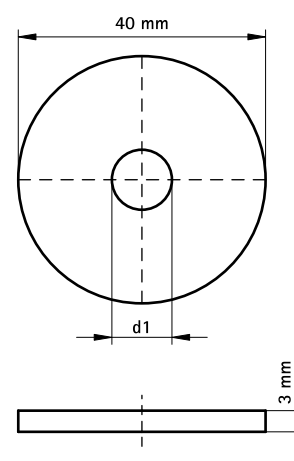

Complementary

Walraven RapidStrut® Fixing Rail DS 5
(BUP1000)

Alternative

Walraven Strut Washer - Flat (BUP1000)
Walraven Strut Washer - U-shaped
(BUP1000)