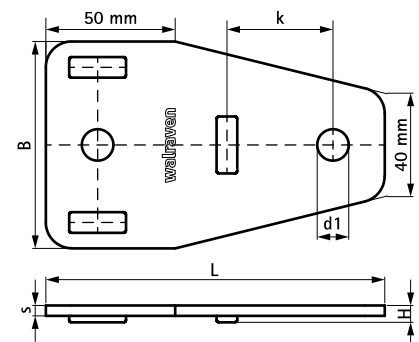

Walraven Strut T-Connector (BUP1000)

(H 28 118)

Features and benefits

- T-connector for Strut rails
- extra safety by locking notches to prevent turning
- material: steel 1.0242 (S250GD) + ZM310 MAC
- surface protection:
 - product is part of the Walraven BIS UltraProtect® 1000 system
 - suitable for in- and outdoor applications
 - stands min. 1,000 hours salt spray test (max. 5% red rust) according to ISO 9227

Part No.	L	B	H	s	d1	k	For Rail	Pack 1
		(mm)	(mm)	(mm)	(mm)	(mm)		
66588301	131 mm	80	6.5	4.0	Ø 12.2	41	Strut	25

Complementary

- Walraven RapidStrut® Fixing Rail DS 5 (BUP1000)
- Walraven RapidStrut® Fixing Rail (BUP1000)
- Walraven Strut Slide Nut (BUP1000)