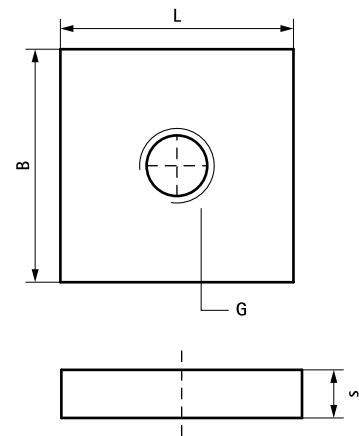

Walraven Strut Square Slide Nut

(H 24 30)

fixing to Strut rail

Features and benefits

- material: steel 1.0332
- zinc plated
- tested for fire safety

Part No.	G	L	B (mm)	s (mm)	For Rail	F _{a,z} (N)	F _{a,z 2} (N)	Pack 1	Pack 2
6517016	M16	35 mm	35	10	Strut	5,000	15,000	50	250

F_{0,z 2} tested in profile 41x62x2,5 with BIS Strut Washers – U-shaped, art.nr. 66588016.

Complementary

Walraven RapidStrut® Fixing Rail DS 5
(BUP1000)

Alternative

Walraven RapidStrut® Slide Nut with
Plastic Tabs (BUP1000)
Walraven Strut Slide Nut (BUP1000)