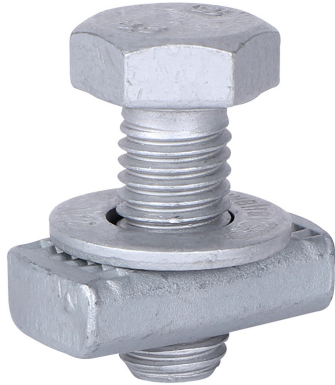

# Walraven Strut Bolt Set Hexagon Head (BUP1000)

(H 24 71)

pre-assembled fasteners for Strut rail connections

## Features and benefits

- channel slide nut with Bolt DIN 933 and washer
- ready to use set for connecting brackets and other accessories to RapidStrut® Channels
- pre-assembled to save time at installation; no need to organize single fastener parts
- material: steel
- surface protection:
  - product is part of the Walraven BIS UltraProtect® 1000 system
  - suitable for in- and outdoor applications
  - stands min. 1,000 hours salt spray test (max. 5% red rust) according to ISO 9227

Part No.	G	L	LU (mm)	s1 (mm)	SW1 (mm)	T <sub>(inst.)</sub> (Nm)	For Rail	Pack 1	Pack 2
614581002	M10	31,4	25	9	17	40.0	Strut	50	7.200
614581003	M10	36,4	30	9	17	40.0	Strut	50	7.200
614581202	M12	32,5	25	9	19	50.0	Strut	50	7.200
614581203	M12	37,5	30	9	19	50.0	Strut	50	7.200