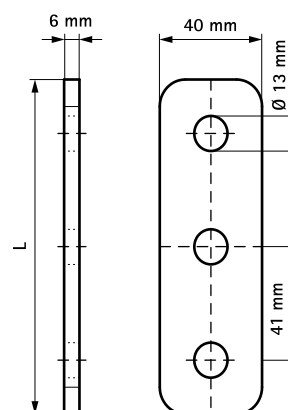

# Walraven Rectangular Connector

(H 28 85)

to make Strut rail fabrications

## Features and benefits

- flat connector
- to make fabrication with Strut Rail
- material: steel 1.0332
- hot dip galvanized

| Part No. | Model   | L      | For Rail | Pack 1 |
|----------|---------|--------|----------|--------|
| 66580312 | 3 holes | 123 mm | Strut    | 50     |