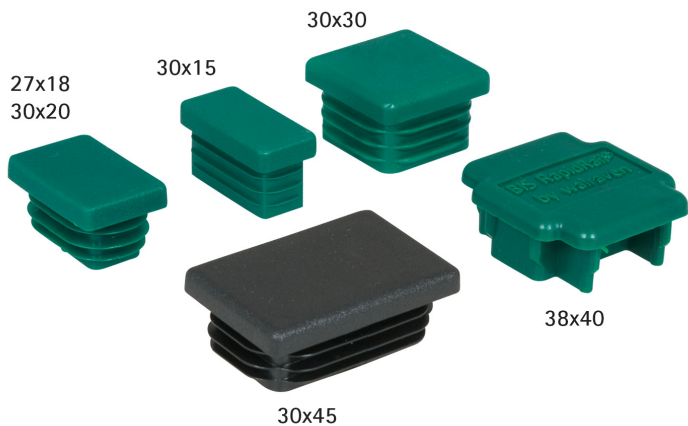

Walraven Rail End Cap

finishing of Walraven RapidRail®

(G 45 05)

Features and benefits

- for clean finishing of rail end, covers all burrs
- material: PE (polyethylene)
- easy to fix securely

Part No.	For Rail	Colour	Pack 1	Pack 2
6566000	27x18, 30x20	Green	50	250
6566001	30x15	Green	50	250
6566002	30x30	Green	25	250
6566030	30x45	Black	20	200
6566035	38x40	Green	20	200

Complementary

Walraven RapidRail® Cantilever Arm
Walraven RapidRail® Fixing Rail