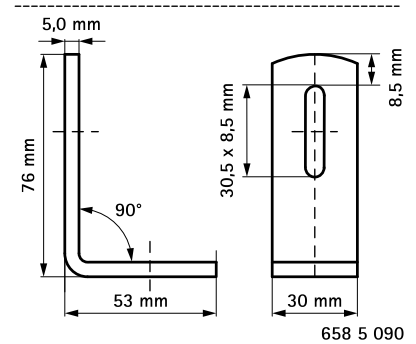

Walraven Rail Connector

(G 35 25)

to make Walraven RapidRail® fabrications

Features and benefits

- to make rail fabrications
- suitable for rail 27x18, 30x15, 30x20, 30x30, 30x45, 38x40
- material: steel
- zinc plated

Part No.	a (°)	T _(inst.) (Nm)	For Rail	Pack 1
6585090	90°	15.0	27x18, 30x15, 30x20, 30x30, 30x45, 38x40	50
6585135	135°	15.0	27x18, 30x15, 30x20, 30x30, 30x45, 38x40	50

Complementary

Walraven RapidRail® Fixing Rail

Alternative

Walraven RapidRail® Connector 90°