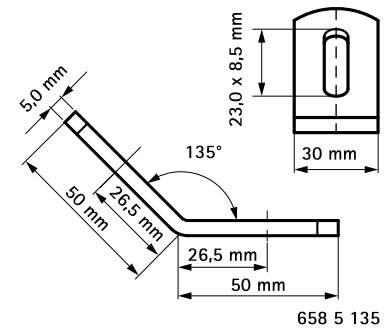

Walraven Rail Connector

(G 35 25)

to make Walraven RapidRail® fabrications

Features and benefits

- to make rail fabrications
- suitable for rail 27x18, 30x15, 30x20, 30x30, 30x45, 38x40
- material: steel
- zinc plated

Part No.	a (°)	T _(inst.) (Nm)	For Rail	Pack 1
6585090	90°	15.0	27x18, 30x15, 30x20, 30x30, 30x45, 38x40	50
6585135	135°	15.0	27x18, 30x15, 30x20, 30x30, 30x45, 38x40	50

Complementary

Walraven RapidRail® Fixing Rail

Alternative

Walraven RapidRail® Connector 90°