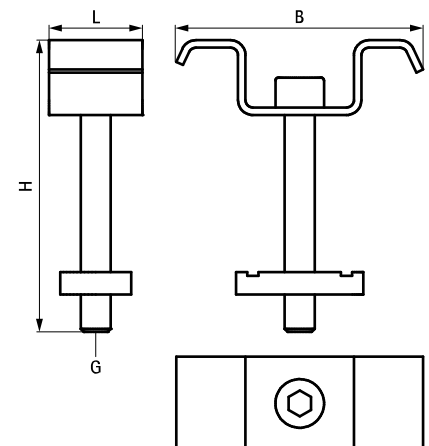

# Walraven Fastening Set for Grids

(104 18)

## Features and benefits

- set contains 4 top plates, 4 screws and 4 hot dip galvanized slidenuts
- W-shaped top plate for optimal fit to grids and flat top surface
- material: steel

Part No.	G	L	B (mm)	H (mm)	Set	Pack 1
67699000	M8	21 mm	60	68	4 pcs.	25