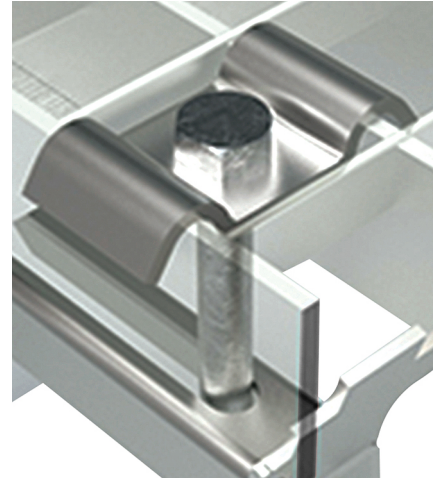

# Walraven Fastening Set for Grids

(104 18)

## Features and benefits

- set contains 4 top plates, 4 screws and 4 hot dip galvanized slidenuts
- W-shaped top plate for optimal fit to grids and flat top surface
- material: steel

Part No.	G	L	B (mm)	H (mm)	Set	Pack 1
67699000	M8	21 mm	60	68	4 pcs.	25