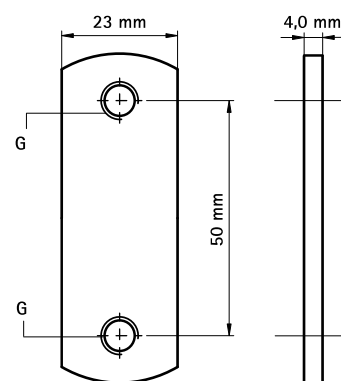

Walraven Double Slide Nut

(G 30 30)

fixing to Walraven RapidRail®

Features and benefits

- suitable for rail 27x18, 30x15, 30x20, 30x30, 30x45, 38x40
- zinc plated
- material: steel

Part No.	G	T _(inst.) (Nm)	For Rail	Pack 1	Pack 2
6513208	M8	15.0	27x18, 30x15, 30x20, 30x30, 30x45, 38x40	50	250