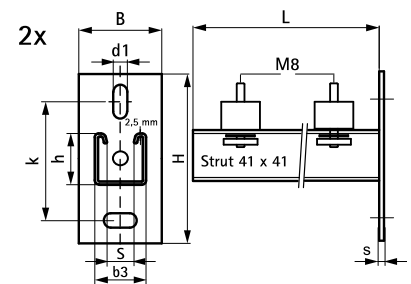

# Walraven Console Kit Clim ISO – Strut (Wall Rail)

(H 19 10)

wall fixing of appliances

Part No.	L	B	b3	H	h	s	d1	S	k	T <sub>(inst.)</sub>	From rail	F <sub>a,z</sub>	Pack 1
		(mm)	(mm)	(mm)	(mm)	(mm)	(mm)	(mm)	(mm)	(Nm)		(N)	
6901945	450 mm	48	41	130	41	7	30 x 13	22	87,5	15,0	Strut 41x41	800	1
6901960	600 mm	48	41	130	41	7	30 x 13	22	87,5	15,0	Strut 41x41	600	1