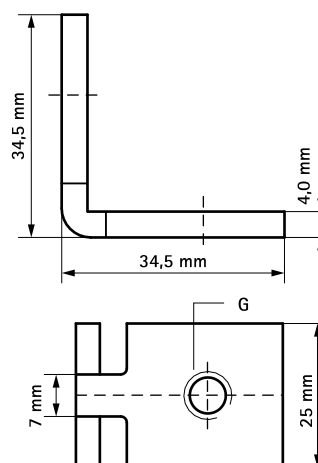

Walraven Angle Formed Slide Nut

(G 30 25)

fixing to Walraven RapidRail®

Features and benefits

- suitable for rail 30x15, 30x20, 30x30, 30x45, 38x40
- zinc plated
- material: steel

Part No.	G	T _(inst.) (Nm)	For Rail	Pack 1	Pack 2
6513709	M8	15.0	27x18, 30x15, 30x20, 30x30, 30x45, 38x40	25	250