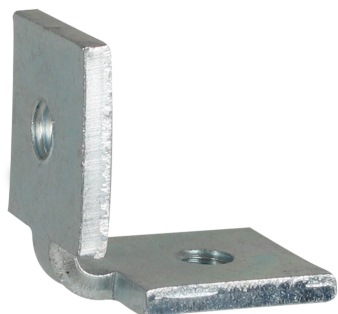

Walraven Angle Formed Slide Nut

(G 30 25)

fixing to Walraven RapidRail®

Features and benefits

- suitable for rail 30x15, 30x20, 30x30, 30x45, 38x40
- zinc plated
- material: steel

Part No.	G	T _(inst.) (Nm)	For Rail	Pack 1	Pack 2
6513709	M8	15.0	27x18, 30x15, 30x20, 30x30, 30x45, 38x40	25	250

Complementary

Walraven RapidRail® Cantilever Arm
Walraven RapidRail® Fixing Rail