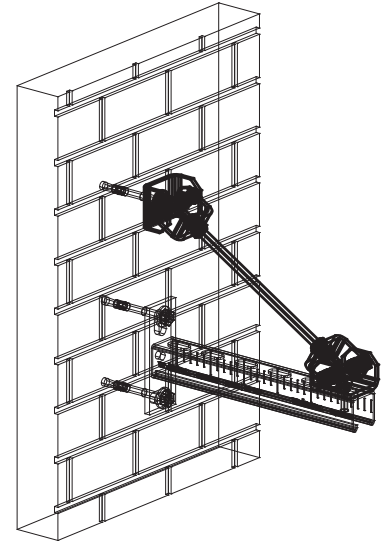

Walraven Adjustable Support (BUP1000)

(H 12 53)

fixing to wall

Features and benefits

- especially for angled installations with bracings
- suitable for fixing to walls or fixing rails
- adjustable angle up to 90°
- with two holes Ø13 mm
- material: steel
- surface protection:
 - product is part of the Walraven BIS UltraProtect® 1000 system
 - suitable for in- and outdoor applications
 - stands min. 1,000 hours salt spray test (max. 5% red rust) according to ISO 9227

Part No.	L	B	H	d1	d2	For Rail	F _{a,z}	ST	Pack 1
		(mm)	(mm)	(mm)	(mm)		(N)		
66588818	50 mm	78	63	Ø 13.0	Ø 13.0	Strut	5,000	BIS UltraProtect® 1000	10

Max. allowed load: when used at an angle of 45° on wall/ceiling.