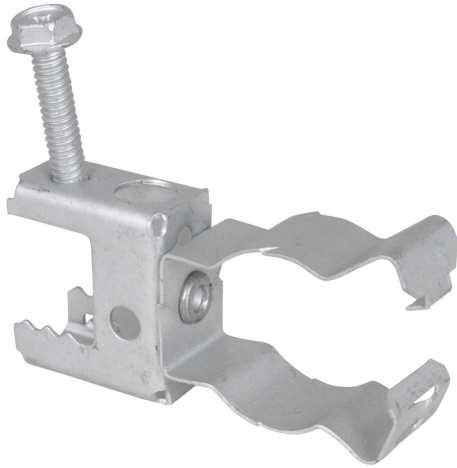

Britclips® SB ICCS

for flange 2 - 17 mm

(J 15 20)

Features and benefits

- suitable for pipe or cable fixing horizontal, vertical or crossed with respect to the flange
- conduit clip swivels 360°
- conduit clip with jaw locking (use pliers to lock)
- material: spring steel (type CS70)
- surface treatment: Delta-Tone 9000 (480 hours)

Part No.	Code	D (mm)	F _{a,z} (N)	Pack 1	Pack 2
53122617	SB17 ICCS26	23 - 25	450	50	200
<i>For use with static loads only.</i>					