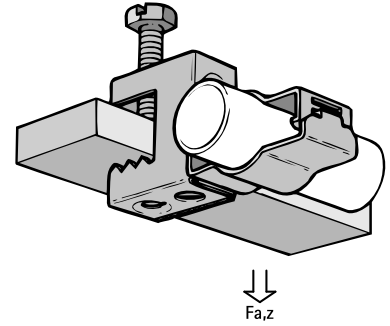

Britclips® SB ICCS

for flange 2 - 17 mm

(J 15 20)

Features and benefits

- suitable for pipe or cable fixing horizontal, vertical or crossed with respect to the flange
- conduit clip swivels 360°
- conduit clip with jaw locking (use pliers to lock)
- material: spring steel (type CS70)
- surface treatment: Delta-Tone 9000 (480 hours)

Part No.	Code	D (mm)	F _{a,z} (N)	Pack 1	Pack 2
53122617	SB17 ICCS26	23 - 25	450	50	200
<i>For use with static loads only.</i>					