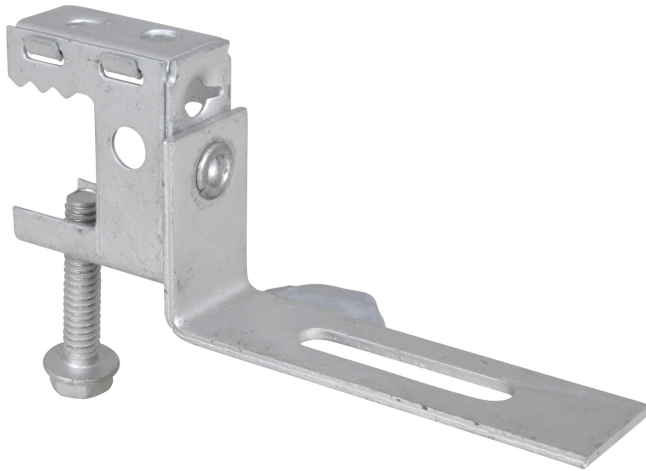

Britclips® SB CT

for flange 2 - 17 mm

(J 15 10)

Features and benefits

- for a solid fixing to steel construction without the need for welding or drilling
- for light duty cable trays
- material: Britclips® Master Clamps made of spring steel (type CS70); Britclips® Light Duty Cable Tray Bracket made of steel
- surface treatment: Delta-Tone 9000 (480 hours)

Part No.	Code	F _{a,z} (N)	Pack 1	Pack 2
53920017	SB17 CT	150	50	200
<i>For use with static loads only.</i>				