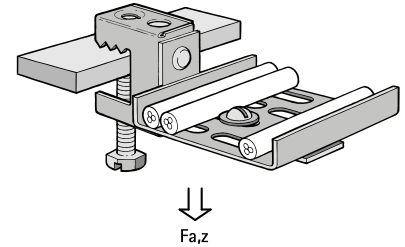

Britclips® SB CT

for flange 2 - 17 mm

(J 15 10)

Features and benefits

- for a solid fixing to steel construction without the need for welding or drilling
- for light duty cable trays
- material: Britclips® Master Clamps made of spring steel (type CS70); Britclips® Light Duty Cable Tray Bracket made of steel
- surface treatment: Delta-Tone 9000 (480 hours)

Part No.	Code	F _{a,z} (N)	Pack 1	Pack 2
53920017	SB17 CT	150	50	200
<i>For use with static loads only.</i>				