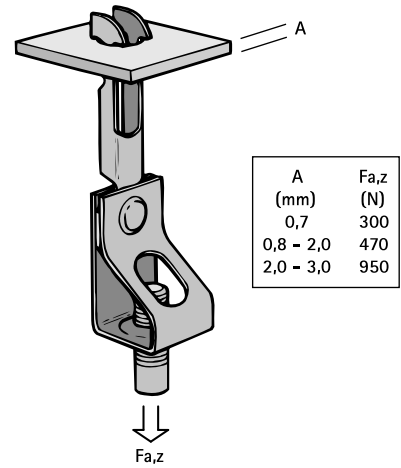

Britclips® RD ICT

for ceilings

(J 30 15)

Features and benefits

- for fixing to roofing sheets
- with threaded rod holder (rod height adjustable by screwing)
- material: spring steel (type CS70)
- surface treatment: Delta-Tone 9000 (480 hours)

Part No.	Code	R	Pack 1	Pack 2
54420800	RD ICTM8	M8	100	400
54421000	RD ICTM10	M10	100	400

*For use with static loads only.
Safe load dependent on thickness of roof sheet.*

Complementary
BIS Stud Bolt
BIS Threaded Rod