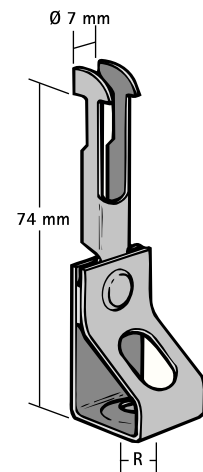

Britclips® RD ICT

for ceilings

(J 30 15)

Features and benefits

- for fixing to roofing sheets
- with threaded rod holder (rod height adjustable by screwing)
- material: spring steel (type CS70)
- surface treatment: Delta-Tone 9000 (480 hours)

Part No.	Code	R	Pack 1	Pack 2
54420800	RD ICTM8	M8	100	400
54421000	RD ICTM10	M10	100	400

*For use with static loads only.
Safe load dependent on thickness of roof sheet.*

Complementary
BIS Stud Bolt
BIS Threaded Rod