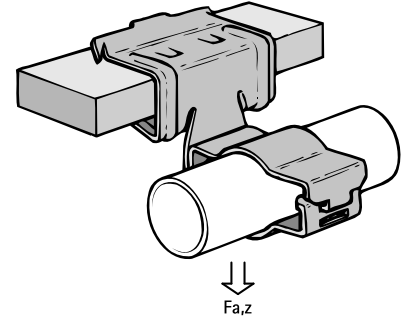

Britclips® FC ICC

for flange 2 - 30 mm

(J 05 20)

Features and benefits

- for a solid fixing to steel construction without the need for welding or drilling
- suitable for pipe or cable fixing horizontal, vertical or crossed with respect to the flange
- conduit clip swivels 360°
- conduit clip with jaw locking (use pliers to lock)
- material: spring steel (type CS70)
- surface treatment: Delta-Tone 9000 (480 hours)

Part No.	Code	D (mm)	A (mm)	h (mm)	F _{a,z} (N)	Pack 1	Pack 2
50121709	FC8 ICC17	11 - 17	4 - 8	39	250	50	200
50121716	FC14 ICC17	11 - 17	8 - 14	41	250	50	200
50121720	FC20 ICC17	11 - 17	14 - 20	47	250	50	200
50122404	FC4 ICC24	18 - 24	2 - 4	27	450	50	200
50122409	FC8 ICC24	18 - 24	4 - 8	39	450	50	200
50122416	FC14 ICC24	18 - 24	8 - 14	41	450	50	200
50122420	FC20 ICC24	18 - 24	14 - 20	47	450	50	200
50122430	FC28 ICC24	18 - 24	20 - 28	56	450	50	200
50122609	FC8 ICC26	22 - 26	4 - 8	39	450	50	200
50122616	FC14 ICC26	22 - 26	8 - 14	41	450	50	200
50122620	FC20 ICC26	22 - 26	14 - 20	47	450	50	200
50122630	FC28 ICC26	22 - 26	20 - 28	56	450	50	200
50123209	FC8 ICC32	30 - 32	4 - 8	39	450	50	200
50123216	FC14 ICC32	30 - 32	8 - 14	41	450	50	200
50123220	FC20 ICC32	30 - 32	14 - 20	47	450	50	200
50123230	FC28 ICC32	30 - 32	20 - 28	56	450	50	200
50124016	FC14 ICC40	36 - 40	8 - 14	41	450	50	200
50124020	FC20 ICC40	36 - 40	14 - 20	47	450	50	100
50124030	FC28 ICC40	36 - 40	20 - 28	56	450	50	200

For use with static loads only.