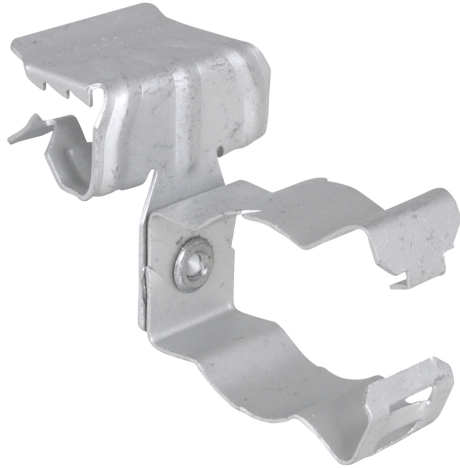

Britclips® FC ICC

for flange 2 - 30 mm

(J 05 20)

Features and benefits

- for a solid fixing to steel construction without the need for welding or drilling
- suitable for pipe or cable fixing horizontal, vertical or crossed with respect to the flange
- conduit clip swivels 360°
- conduit clip with jaw locking (use pliers to lock)
- material: spring steel (type CS70)
- surface treatment: Delta-Tone 9000 (480 hours)

Part No.	Code	D (mm)	A (mm)	h (mm)	F _{a,z} (N)	Pack 1	Pack 2
50121709	FC8 ICC17	11 - 17	4 - 8	39	250	50	200
50121716	FC14 ICC17	11 - 17	8 - 14	41	250	50	200
50121720	FC20 ICC17	11 - 17	14 - 20	47	250	50	200
50122404	FC4 ICC24	18 - 24	2 - 4	27	450	50	200
50122409	FC8 ICC24	18 - 24	4 - 8	39	450	50	200
50122416	FC14 ICC24	18 - 24	8 - 14	41	450	50	200
50122420	FC20 ICC24	18 - 24	14 - 20	47	450	50	200
50122430	FC28 ICC24	18 - 24	20 - 28	56	450	50	200
50122609	FC8 ICC26	22 - 26	4 - 8	39	450	50	200
50122616	FC14 ICC26	22 - 26	8 - 14	41	450	50	200
50122620	FC20 ICC26	22 - 26	14 - 20	47	450	50	200
50122630	FC28 ICC26	22 - 26	20 - 28	56	450	50	200
50123209	FC8 ICC32	30 - 32	4 - 8	39	450	50	200
50123216	FC14 ICC32	30 - 32	8 - 14	41	450	50	200
50123220	FC20 ICC32	30 - 32	14 - 20	47	450	50	200
50123230	FC28 ICC32	30 - 32	20 - 28	56	450	50	200
50124016	FC14 ICC40	36 - 40	8 - 14	41	450	50	200
50124020	FC20 ICC40	36 - 40	14 - 20	47	450	50	100
50124030	FC28 ICC40	36 - 40	20 - 28	56	450	50	200

For use with static loads only.