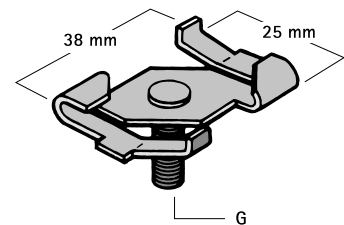

# Britclips® ACO

for ceiling grid 25 mm

(J 35 30)

## Features and benefits

- twist on fixing
- for fixing to the ceiling grid
- with stud bolt M6 (length see table) for fixing of clamp, conduit junction box, etc.
- with bended ends to secure suspension
- material: spring steel (type CS70)
- surface treatment: Delta-Tone 9000 (480 hours)

Part No.	Code	G	F <sub>a,z</sub> (N)	Pack 1	Pack 2
56521102	ACO M6x11	M6 x 11 mm	220	100	400
56521602	ACO M6x16	M6 x 16 mm	220	100	400
56521652	ACO M6x16-B	M6 x 16 mm	220	25	150

*For use with static loads only.*