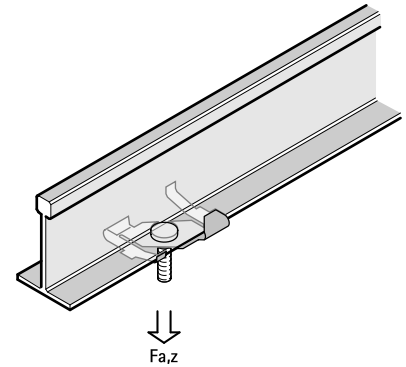

# Britclips® ACO

for ceiling grid 25 mm

(J 35 30)

## Features and benefits

- twist on fixing
- for fixing to the ceiling grid
- with stud bolt M6 (length see table) for fixing of clamp, conduit junction box, etc.
- with bended ends to secure suspension
- material: spring steel (type CS70)
- surface treatment: Delta-Tone 9000 (480 hours)