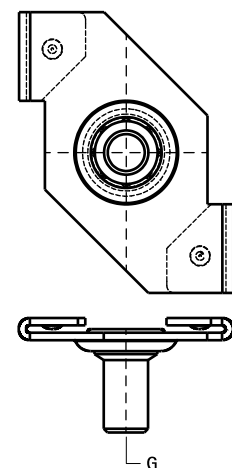

# Britclips® ACC25

for ceiling grid 25 mm

(J 35 10)

## Features and benefits

- twist on fixing
- for fixing to the ceiling grid
- with stud bolt M6 (length see table) for fixing of clamp, conduit junction box, etc.
- material: spring steel (type CS70)
- surface treatment: Delta-Tone 9000 (480 hours)

Part No.	Code	G	F <sub>a,z</sub> (N)	Pack 1	Pack 2
56521101	ACC25 M6x11	M6 x 11 mm	220	100	400
56521601	ACC25 M6x16	M6 x 16 mm	220	100	400
56522501	ACC25 M6x25	M6 x 25 mm	220	100	400

*For use with static loads only.*