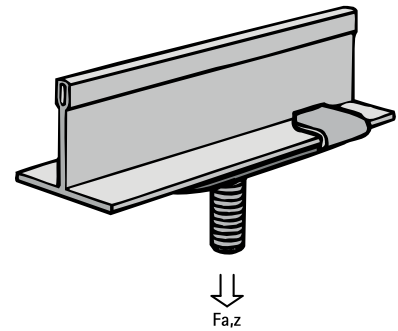

# Britclips® ACC25

for ceiling grid 25 mm

(J 35 10)

## Features and benefits

- twist on fixing
- for fixing to the ceiling grid
- with stud bolt M6 (length see table) for fixing of clamp, conduit junction box, etc.
- material: spring steel (type CS70)
- surface treatment: Delta-Tone 9000 (480 hours)