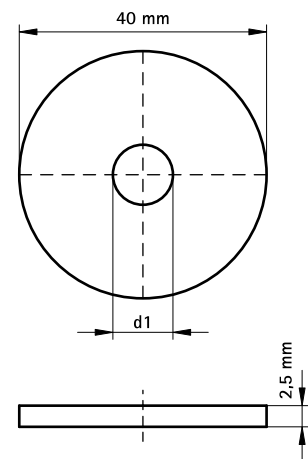

BIS Strut Stainless Steel Washer (Flat)

(M 55 16)

fixing to Strut rail

Features and benefits

- flat washer
- material: stainless steel 1.4401 (AISI 316)

Part No.	d1 (mm)	For Rail	Pack 1
6537508	Ø 8.5	Strut	100
6537510	Ø 10.5	Strut	100
6537512	Ø 12.5	Strut	100

Ø 10.5 and above tested for fire safety.

Complementary

Walraven RapidStrut® Stainless Steel
Fixing Rail
Walraven RapidStrut® Stainless Steel
Cantilever Arm