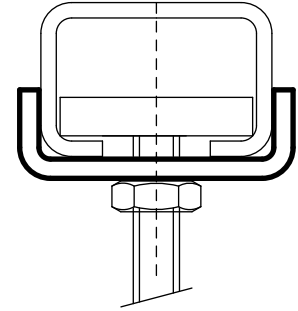

# BIS Stainless Steel Washer (U-shaped)

(M 29 40)

fixing to Walraven RapidRail®

## Features and benefits

- U-shaped washer
- U-shaped for extra stability
- material: stainless steel 1.4401 (AISI 316)

Part No.	For Rail	Pack 1	Pack 2
6537813	30x15, 30x20, 30x30	50	250

## Complementary

Walraven RapidRail® Stainless Steel Fixing  
 Rail  
 Walraven RapidRail® Stainless Steel  
 Cantilever Arm