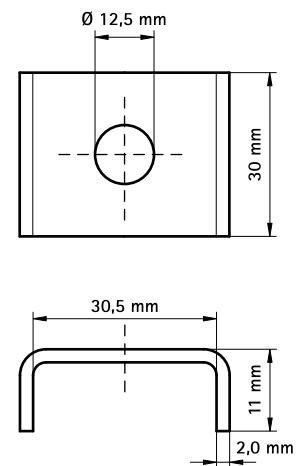

# BIS Stainless Steel Washer (U-shaped)

(M 29 40)

fixing to Walraven RapidRail®

## Features and benefits

- U-shaped washer
- U-shaped for extra stability
- material: stainless steel 1.4401 (AISI 316)

Part No.	For Rail	Pack 1	Pack 2
6537813	30x15, 30x20, 30x30	50	250