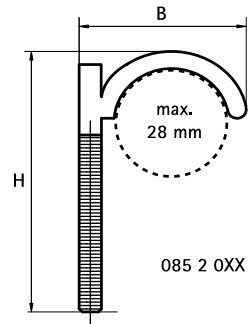

# BIS Plug Clamp

for floor pipe 28 mm

(0 15 15)

## Features and benefits

- to fix pipe-in-pipe pipes before casting top floor layer
- material: PA (polyamide), green

Part No.	D (mm)	Model	B (mm)	H (mm)	Pack 1	Pack 2
0852050	28	Single	45	75	100	1,000
0852080	28	Single	45	115	50	1,000
0852013	28	Single	42	135	50	1,000
0852250	28	Double	80	75	50	500
0852280	28	Double	80	115	50	500