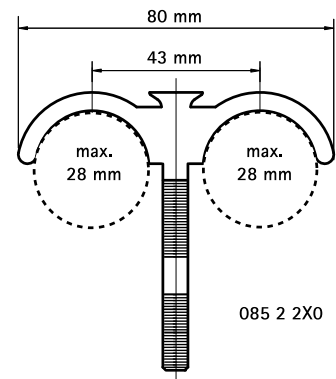

# BIS Plug Clamp

for floor pipe 28 mm

(0 15 15)

## Features and benefits

- to fix pipe-in-pipe pipes before casting top floor layer
- material: PA (polyamide), green

Part No.	D (mm)	Model	B (mm)	H (mm)	Pack 1	Pack 2
0852050	28	Single	45	75	100	1,000
0852080	28	Single	45	115	50	1,000
0852013	28	Single	42	135	50	1,000
0852250	28	Double	80	75	50	500
0852280	28	Double	80	115	50	500