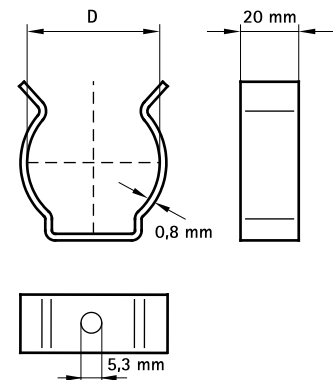

Features and benefits

- universally applicable
- material: steel
- zinc plated

Part No.	D (mm)	d1 (mm)	Pack 1	Pack 2
59131600	13 - 16	5.3	200	1,000
59132000	17 - 20	5.3	100	500
59132500	21 - 25	5.3	100	500

For use with static loads only.