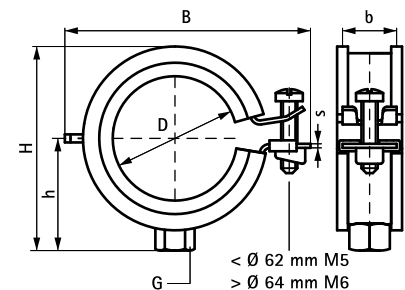

BIS KSB1 Clamp

for metal pipes 13 - 63 mm

M8 - M8/10

(A 05 108)

Features and benefits

- single screw clamp
- with quick locking system, type KSB
- clamp easy to close with one hand
- material: steel
- zinc plated
- noise insulating lining, EPDM rubber, black
- age resistant lining
- sound insulating lining according to DIN 4109
- noise reduction according to ISO 3822-1 up to 23 dB(A)

1530-005-15

Part No.	D (mm)	D (")	DN	G	B (mm)	H (mm)	h (mm)	b x s (mm)	F _{a,z} (N)	Pack 1
3363014	13 - 14	1/4	8	M8	46	38	23	20 x 1.00	350	100
3363018	15 - 18	3/8	10	M8	46	38	23	20 x 1.00	350	100
3363023	20 - 23	1/2	15	M8	51	43	25	20 x 1.00	350	100
3363028	25 - 28	3/4	20	M8	57	48	28	20 x 1.00	450	100
3363035	32 - 35	1	25	M8	63	55	31	20 x 1.00	450	100
3363043	40 - 43	1 1/4	32	M8	72	63	35	20 x 1.25	600	100
3363051	48 - 51	1 1/2	40	M8	80	71	39	20 x 1.25	600	50
3363054	53 - 56	-	-	M8	85	76	42	20 x 1.25	600	50
3363062	58 - 63	2	50	M8	91	82	45	20 x 1.25	600	50