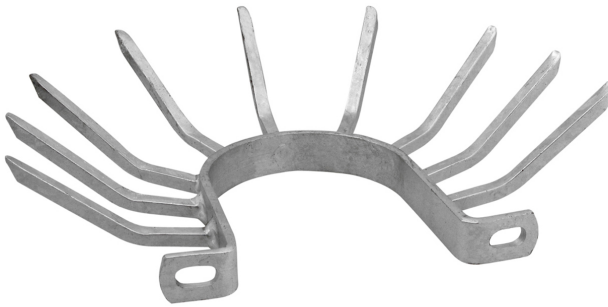

# BIS Intruder Deterrent Clamp

(B 40 20)

deters climbing by using a rain water downpipe 110 mm

## Features and benefits

- mounting per 2 clamps around the pipe
- material: steel
- hot dip galvanized
- (one clamp with claws pointed upwards, the other one with claws downwards)

Part No.	Pack 1
4191810	10