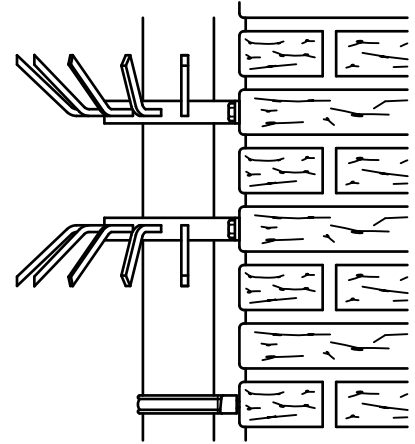

# BIS Intruder Deterrent Clamp

(B 40 20)

deters climbing by using a rain water downpipe 110 mm

## Features and benefits

- mounting per 2 clamps around the pipe
- material: steel
- hot dip galvanized
- (one clamp with claws pointed upwards, the other one with claws downwards)

Part No.	Pack 1
4191810	10