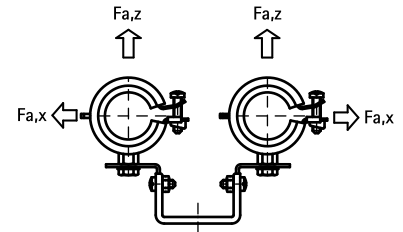

# BIS Duplo KSB1

for metal heating pipes 15 - 35 mm

(A 15 15)

## Features and benefits

- two clamps on connection bracket
- clamp with quick locking system, type KSB
- for fixing of two pipes
- bracket reinforced for extra strength
- centre distance and distance between wall and clamp adjustable
- material: steel
- zinc plated
- noise insulating lining, EPDM rubber, black
- age resistant lining
- sound insulating lining according DIN 4109

Part No.	D (mm)	D (")	DN	B1 (mm)	H1 (mm)	h1 (mm)	s (mm)	b x s (mm)	F <sub>a,z</sub> (N)	F <sub>a,x</sub> (N)	Pack 1
3393218	15 - 18	3/8	10	142 - 165	82 - 94	67 - 79	2.0	20 x 2.0	210	110	25
3393223	20 - 23	1/2	15	142 - 177	93 - 105	70 - 82	2.0	20 x 2.0	210	110	25
3393228	25 - 28	3/4	20	150 - 180	96 - 108	73 - 85	2.0	20 x 2.0	210	110	25
3393235	32 - 35	1	25	152 - 188	100 - 112	77 - 89	2.0	20 x 2.0	210	110	25