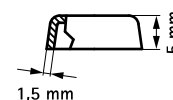

BIS Double Wall Plate

double fixing of 2 clamps to wall or ceiling

(K 15 25)

Features and benefits

- with fixed centre distance
- material: steel
- zinc plated

Part No.	G	L	k (mm)	F _{a,z} (N)	Pack 1	Pack 2
6748055	M8	75 mm	55	1,250	50	500
6748065	M8	85 mm	65	1,010	50	500
6748085	M8	105 mm	85	730	50	500
6748105	M8	125 mm	105	420	50	500
6748150	M8	170 mm	150	270	50	300

Max. allowed load: both fixing points are equally loaded.

Complementary
BIS Stud Bolt

Alternative
BIS Duplo Fixing Plate