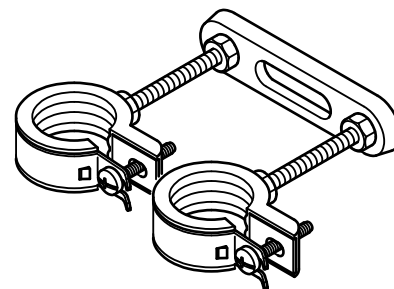

BIS Double Wall Plate

double fixing of 2 clamps to wall or ceiling

(K 15 25)

Features and benefits

- with fixed centre distance
- material: steel
- zinc plated

Part No.	G	L	k (mm)	F _{a,z} (N)	Pack 1	Pack 2
6748055	M8	75 mm	55	1,250	50	500
6748065	M8	85 mm	65	1,010	50	500
6748085	M8	105 mm	85	730	50	500
6748105	M8	125 mm	105	420	50	500
6748150	M8	170 mm	150	270	50	300

Max. allowed load: both fixing points are equally loaded.

Complementary
BIS Stud Bolt

Alternative
BIS Duplo Fixing Plate