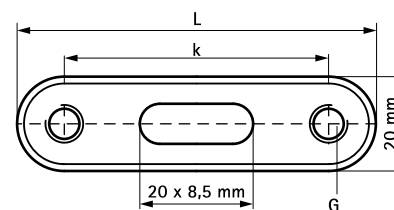

BIS Double Wall Plate

double fixing of 2 clamps to wall or ceiling

(K 15 25)

Features and benefits

- with fixed centre distance
- material: steel
- zinc plated

Part No.	G	L	k (mm)	F _{a,z} (N)	Pack 1	Pack 2
6748055	M8	75 mm	55	1,250	50	500
6748065	M8	85 mm	65	1,010	50	500
6748085	M8	105 mm	85	730	50	500
6748105	M8	125 mm	105	420	50	500
6748150	M8	170 mm	150	270	50	300

Max. allowed load: both fixing points are equally loaded.

Complementary
BIS Stud Bolt

Alternative
BIS Duplo Fixing Plate